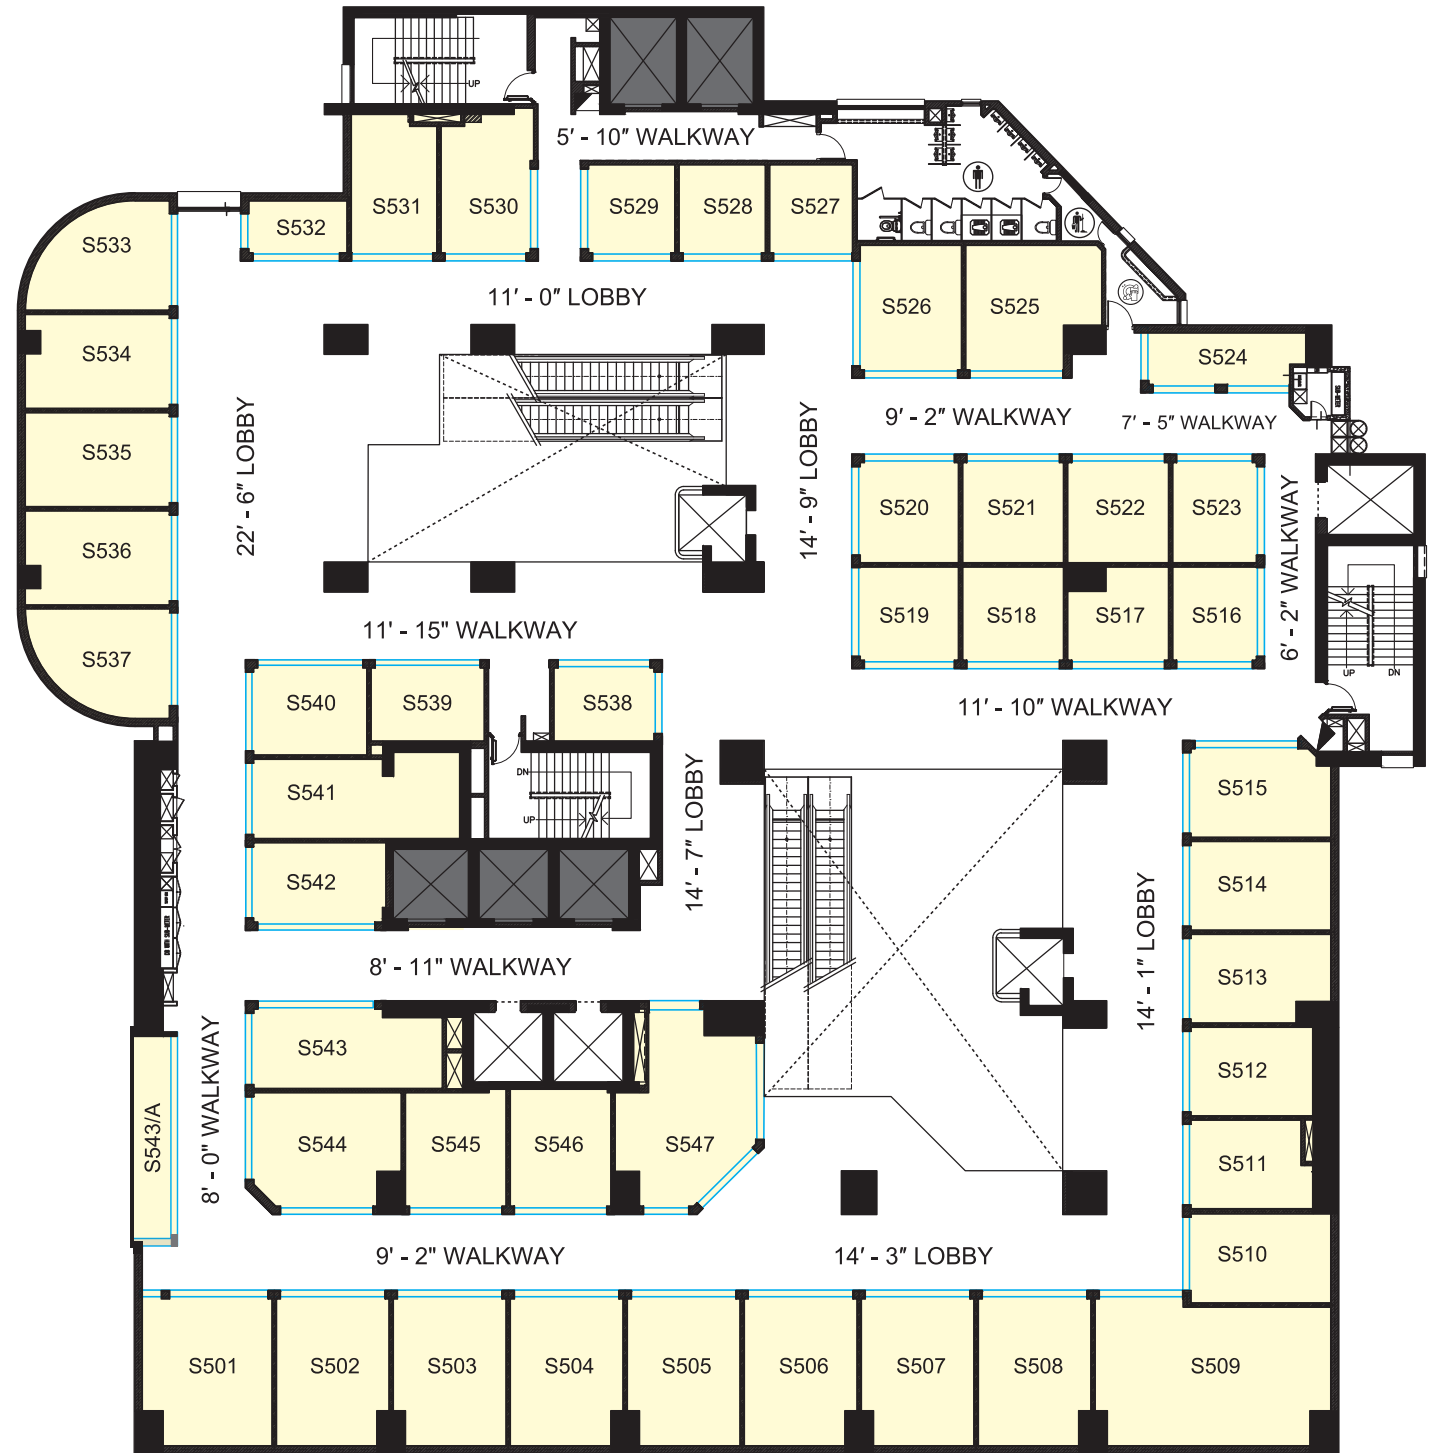

-  Male Toilet
-  Dish Wash Area
-  Janitor Room

FOURTH FLOOR

TECH
WORLD

TECH WORLD

Mobile, Camera, Drone, Electronics & Home Appliances

SHOP	SFT	SHOP	SFT
Shop 501	301	Shop 525	244
Shop 502	242	Shop 526	212
Shop 503	242	Shop 527	124
Shop 504	242	Shop 528	126
Shop 505	242	Shop 529	135
Shop 506	242	Shop 530	207
Shop 507	242	Shop 531	186
Shop 508	242	Shop 532	96
Shop 509	480	Shop 533	211
Shop 510	198	Shop 534	211
Shop 511	167	Shop 535	214
Shop 512	174	Shop 536	211
Shop 513	187	Shop 537	212
Shop 514	197	Shop 538	134
Shop 515	204	Shop 539	142
Shop 516	136	Shop 540	168
Shop 517	140	Shop 541	264
Shop 518	152	Shop 542	180
Shop 519	157	Shop 543	240
Shop 520	168	Shop 543/A	103
Shop 521	162	Shop 544	255
Shop 522	161	Shop 545	183
Shop 523	145	Shop 546	189
Shop 524	145	Shop 547	343

 Male Toilet
  Dish Wash Area
 Janitor Room

FIFTH FLOOR

FOOT WEAR

FOOTWEAR SHOWROOM

Local and International Footwear Brands

SHOP	SFT	SHOP	SFT
SHOWROOM 601 Shop 601	4159 4159	SHOWROOM 605 Shop 606	1080 1080
SHOWROOM 602 Shop 602	4043 4043	SHOWROOM 606 Shop 607	2160 2160
SHOWROOM 603 Shop 603	2323 2323	SHOWROOM 607 Shop 608	491 491
SHOWROOM 604 Shop 604 Shop 605	786 378 408		