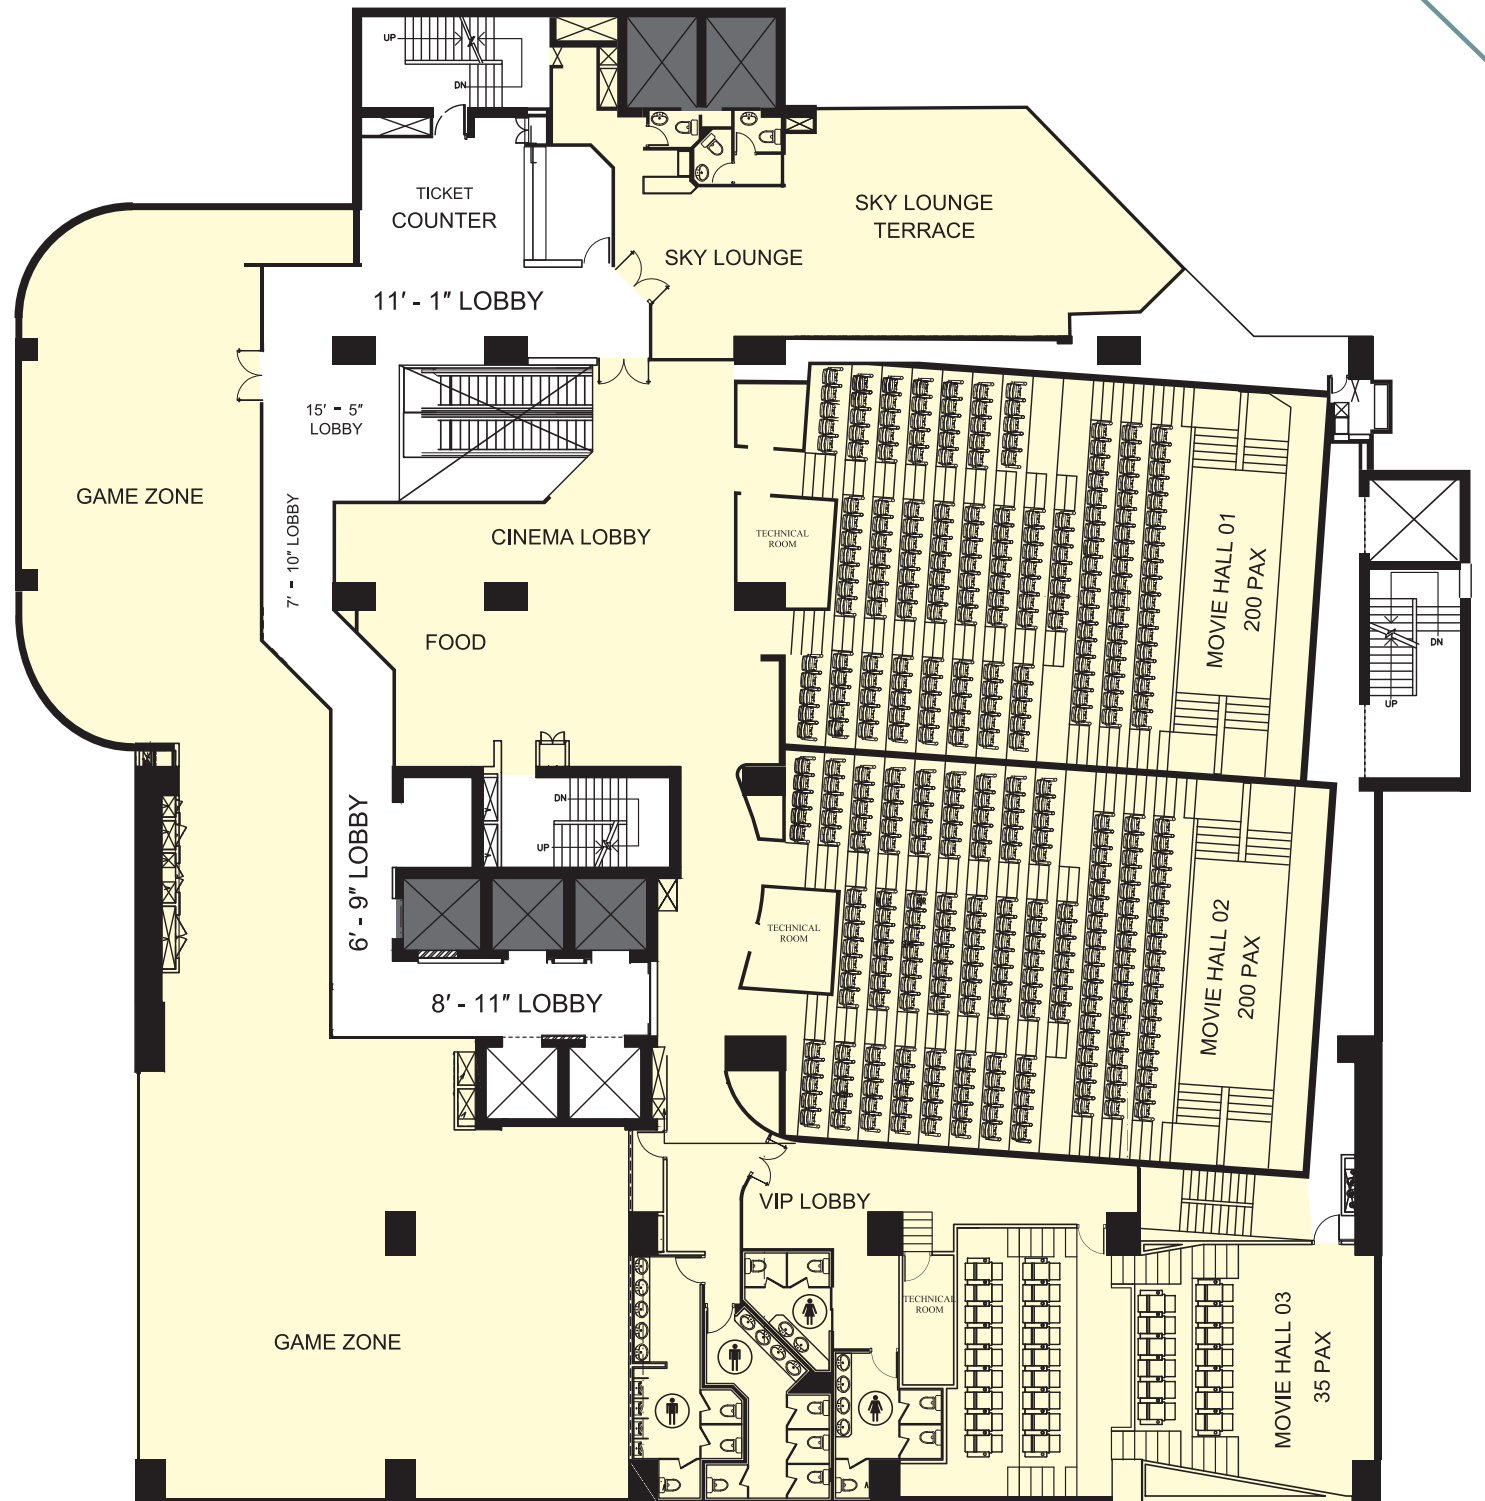

GAME ZONE & CINEPLEX

Game Zone & Cineplex

SHOP

SFT

Game Zone	5169
Sky Lounge	1594
Cineplex	11965
Movie Hall 01	200 PAX
Movie Hall 02	200 PAX
Movie Hall 03	35 PAX

NINTH FLOOR

♂ Male Toilet
♀ Female Toilet