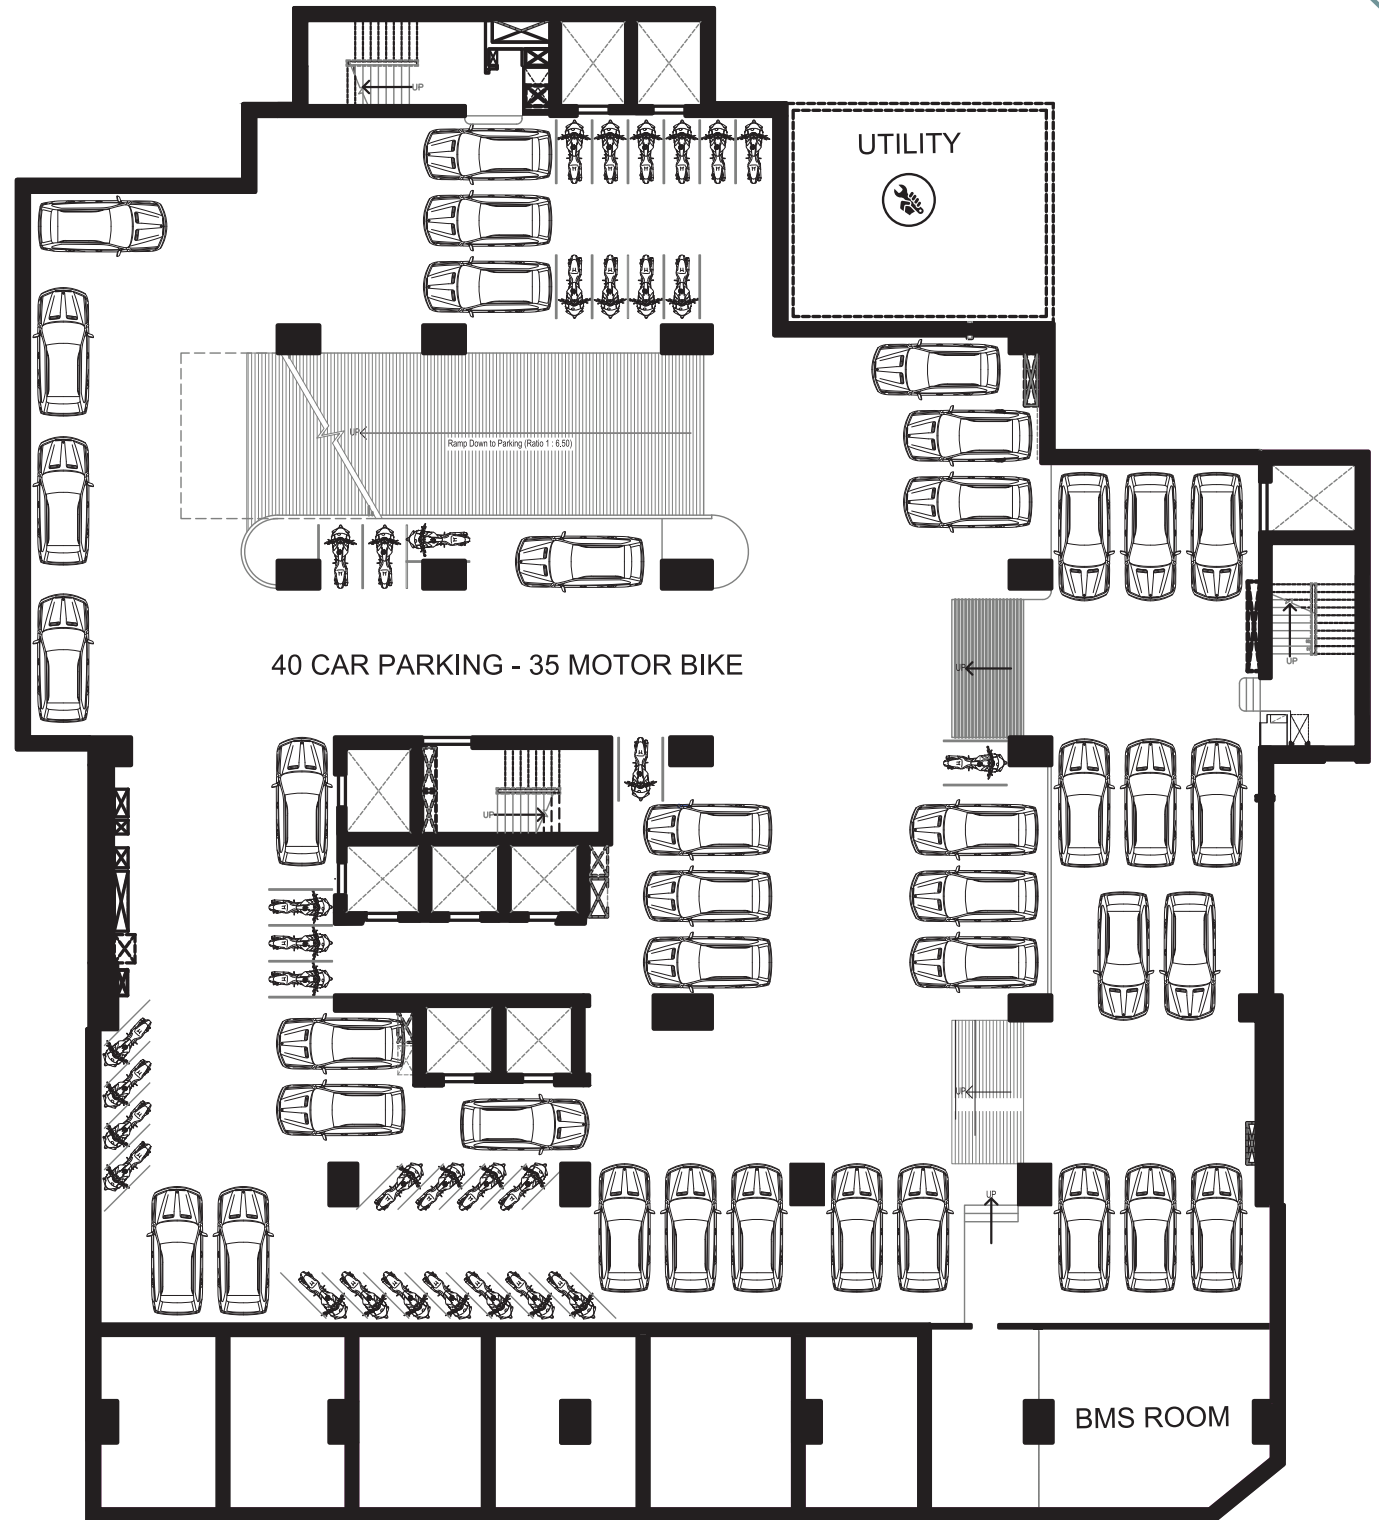

BASEMENT - 02

Parking

Basement

BMS Room
Utility