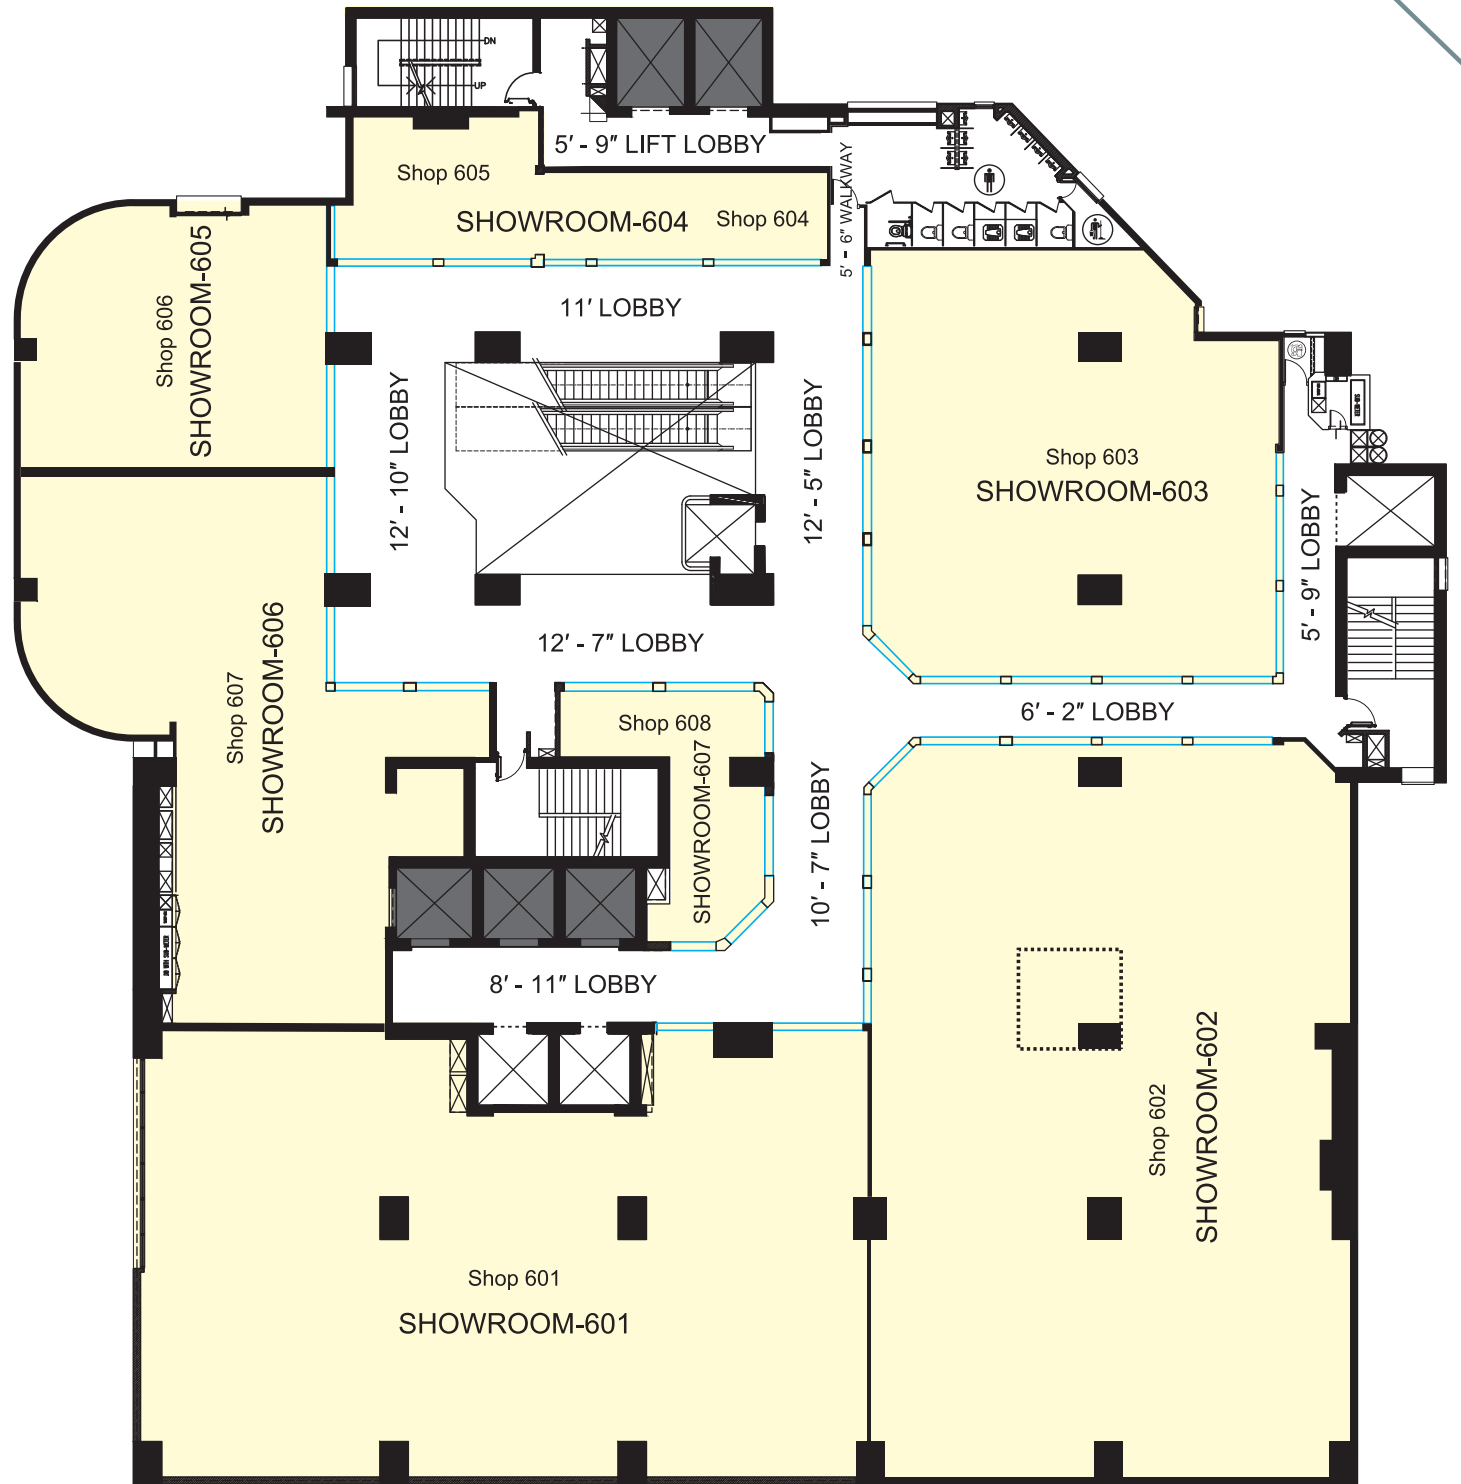

-  Male Toilet
-  Dish Wash Area
-  Janitor Room

FOURTH FLOOR

TECH
WORLD

TECH WORLD

Mobile, Camera, Drone, Electronics & Home Appliances

SHOP	SFT	SHOP	SFT
Shop 501	301	Shop 525	244
Shop 502	242	Shop 526	212
Shop 503	242	Shop 527	124
Shop 504	242	Shop 528	126
Shop 505	242	Shop 529	135
Shop 506	242	Shop 530	207
Shop 507	242	Shop 531	186
Shop 508	242	Shop 532	96
Shop 509	480	Shop 533	211
Shop 510	198	Shop 534	211
Shop 511	167	Shop 535	214
Shop 512	174	Shop 536	211
Shop 513	187	Shop 537	212
Shop 514	197	Shop 538	134
Shop 515	204	Shop 539	142
Shop 516	136	Shop 540	168
Shop 517	140	Shop 541	264
Shop 518	152	Shop 542	180
Shop 519	157	Shop 543	240
Shop 520	168	Shop 543/A	103
Shop 521	162	Shop 544	255
Shop 522	161	Shop 545	183
Shop 523	145	Shop 546	189
Shop 524	145	Shop 547	343

 Male Toilet
  Dish Wash Area
 Janitor Room

FIFTH FLOOR

FOOT WEAR

FOOTWEAR SHOWROOM

Local and International Footwear Brands

SHOP	SFT	SHOP	SFT
SHOWROOM 601 Shop 601	4159 4159	SHOWROOM 605 Shop 606	1080 1080
SHOWROOM 602 Shop 602	4043 4043	SHOWROOM 606 Shop 607	2160 2160
SHOWROOM 603 Shop 603	2323 2323	SHOWROOM 607 Shop 608	491 491
SHOWROOM 604 Shop 604 Shop 605	786 378 408		