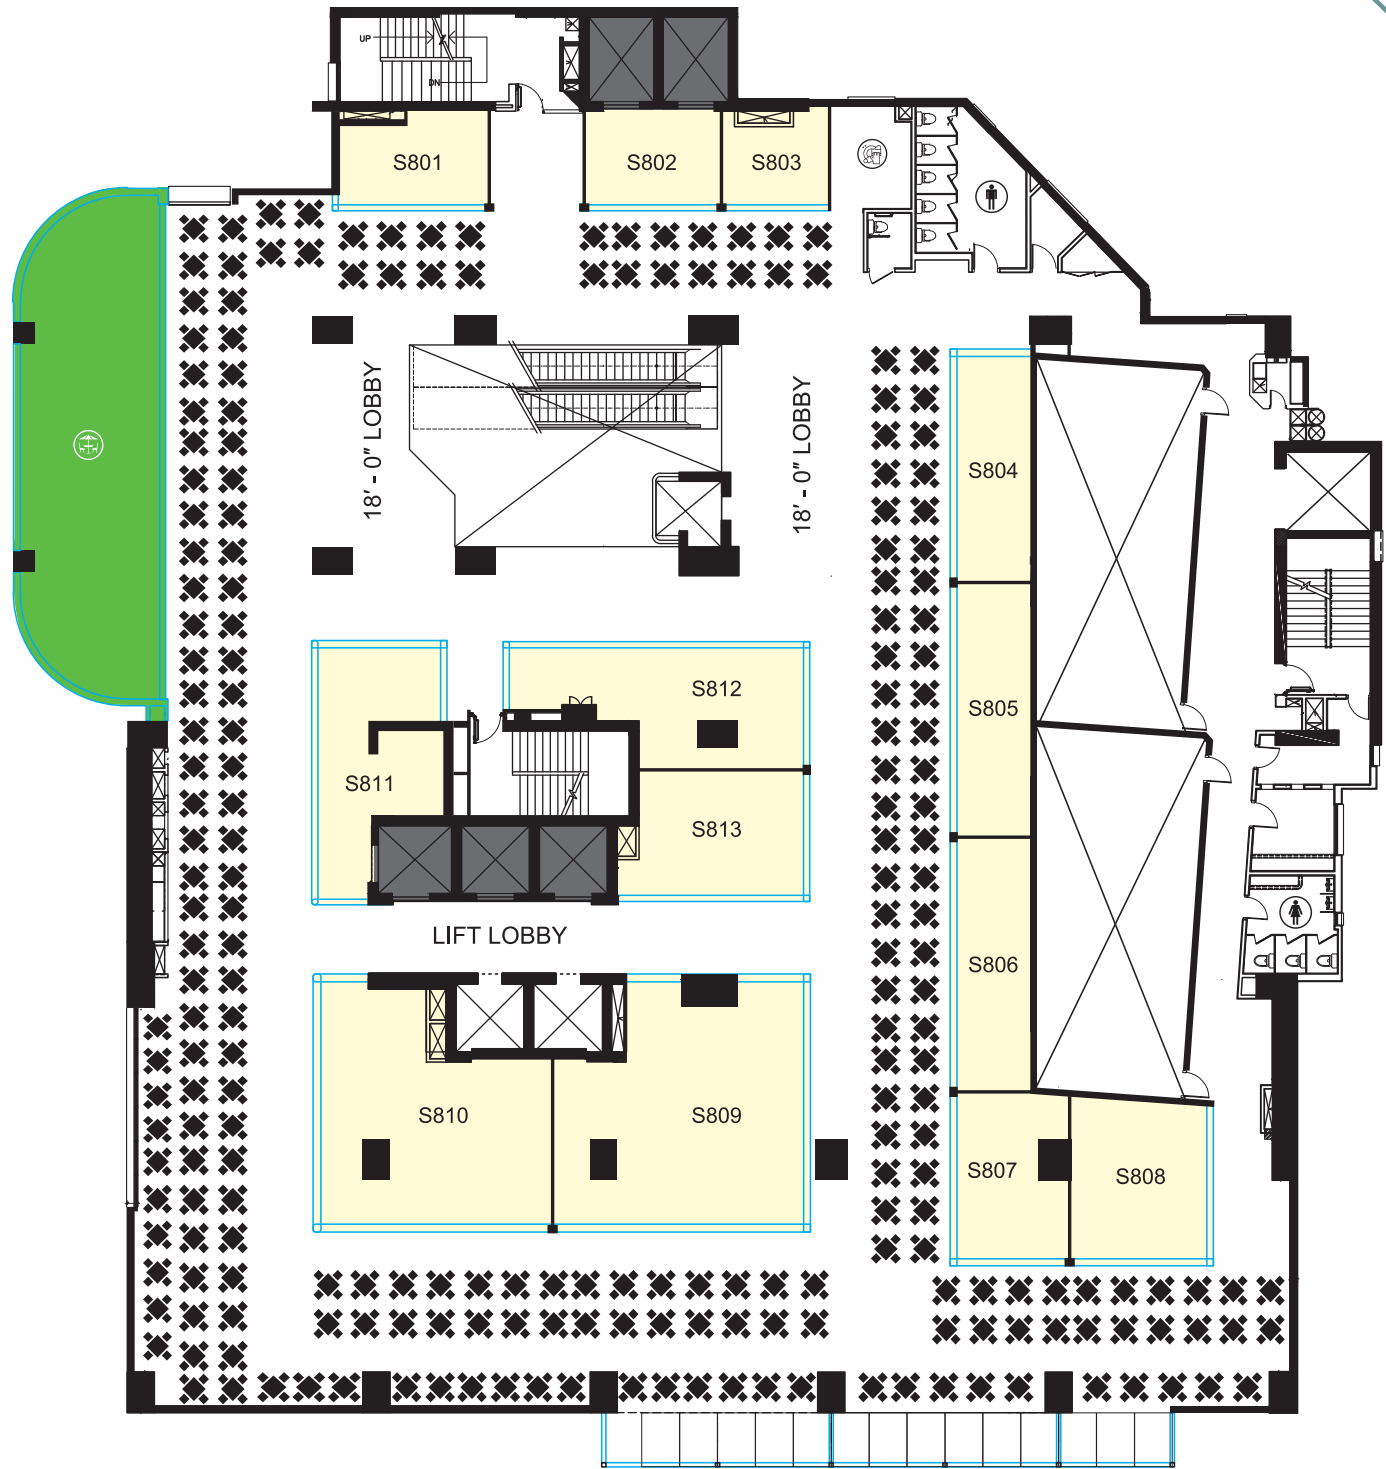

-  Male Toilet
-  Female Toilet
-  Utility Area
-  Mosque Area

FOOD
COURT

FOOD COURT

Multi-Cuisine Food Court

SHOP	SFT	SHOP	SFT
Shop 801	212	Shop 808	182
Shop 802	152	Shop 809	233
Shop 803	142	Shop 810	226
Shop 804	284	Shop 811	200
Shop 805	304	Shop 812	205
Shop 806	304	Shop 813	208
Shop 807	157		

EIGHTH FLOOR

-  Male Toilet
-  Female Toilet
-  Dish Wash Area
-  Outdoor Seating Area

GAME ZONE
& CINEPLEX

GAME ZONE & CINEPLEX

Game Zone & Cineplex

SHOP

SFT

Game Zone	5169
Sky Lounge	1594
Cineplex	11965
Movie Hall 01	200 PAX
Movie Hall 02	200 PAX
Movie Hall 03	35 PAX